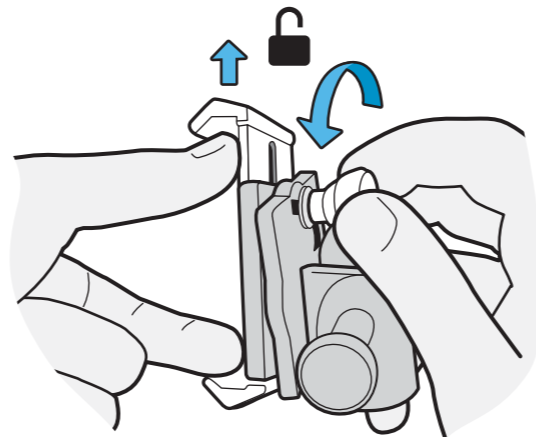

GripTight Mount PRO / Manual

BC

FC

1

2

twitter.com/jobyinc
facebook.com/jobyinc
instagram.com/jobyinc
plus.google.com/+joby
info@joby.com
joby.com/griptight-pro

©2016 DayMen US Inc
JOBY
1435 N McDowell Blvd
Suite 200
Petaluma, CA 94954

0500-058

JOBY®

GripTight Mount PRO™