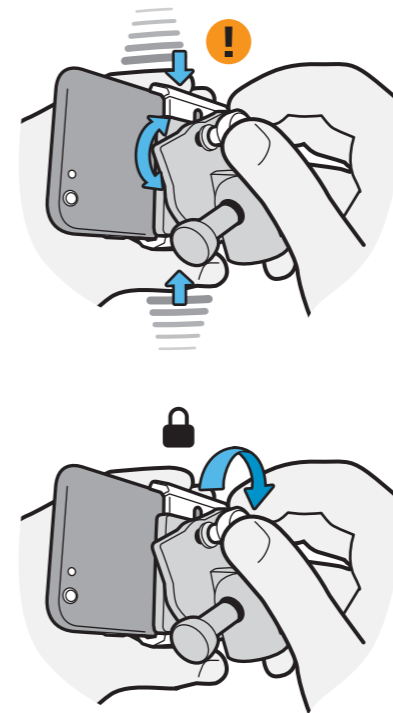

GripTight Mount PRO / Manual

BC

FC

1

2

twitter.com/jobyinc
facebook.com/jobyinc
instagram.com/jobyinc
plus.google.com/+joby
info@joby.com
joby.com/griptight-pro

©2016 DayMen US Inc
JOBY
1435 N McDowell Blvd
Suite 200
Petaluma, CA 94954

0500-058

JOBY®

GripTight Mount PRO™