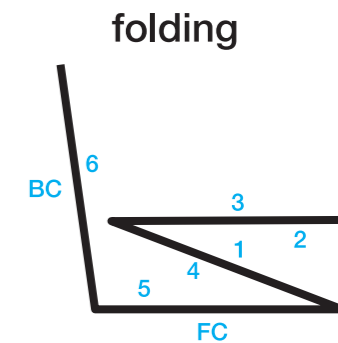

GripTight Mount PRO / Manual

BC

FC

1

2

twitter.com/jobyinc
facebook.com/jobyinc
instagram.com/jobyinc
plus.google.com/+joby
info@joby.com
joby.com/griptight-pro

©2016 DayMen US Inc
JOBY
1435 N McDowell Blvd
Suite 200
Petaluma, CA 94954

0500-058

JOBY®

GripTight Mount PRO™